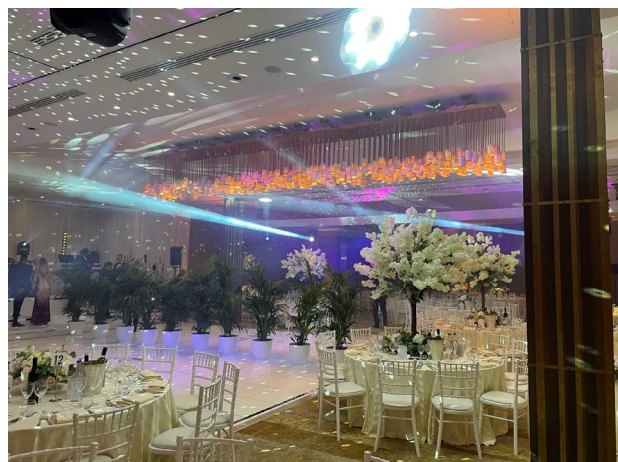

More total production