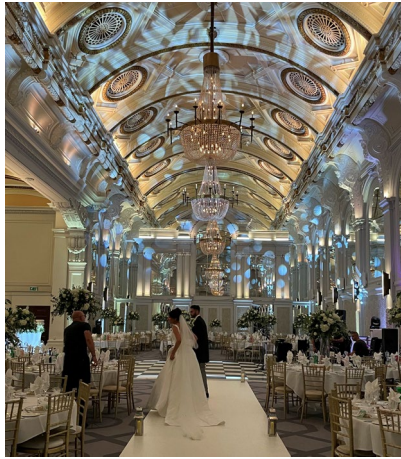

Ambient and dramatic room lighting