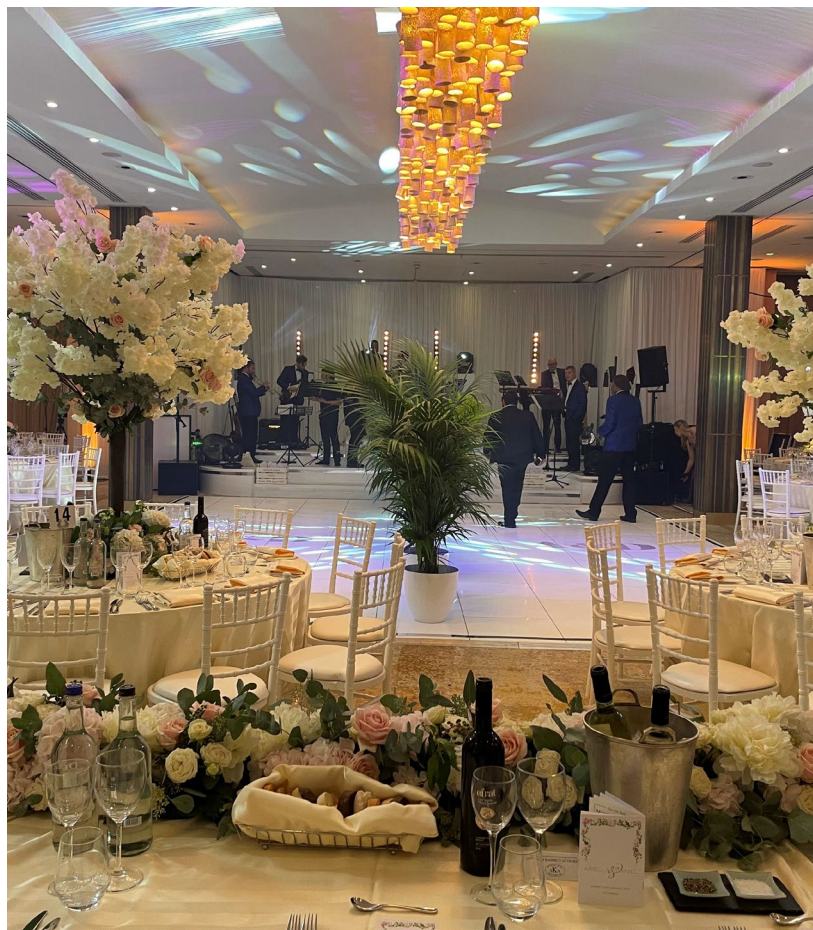

Some of our room production