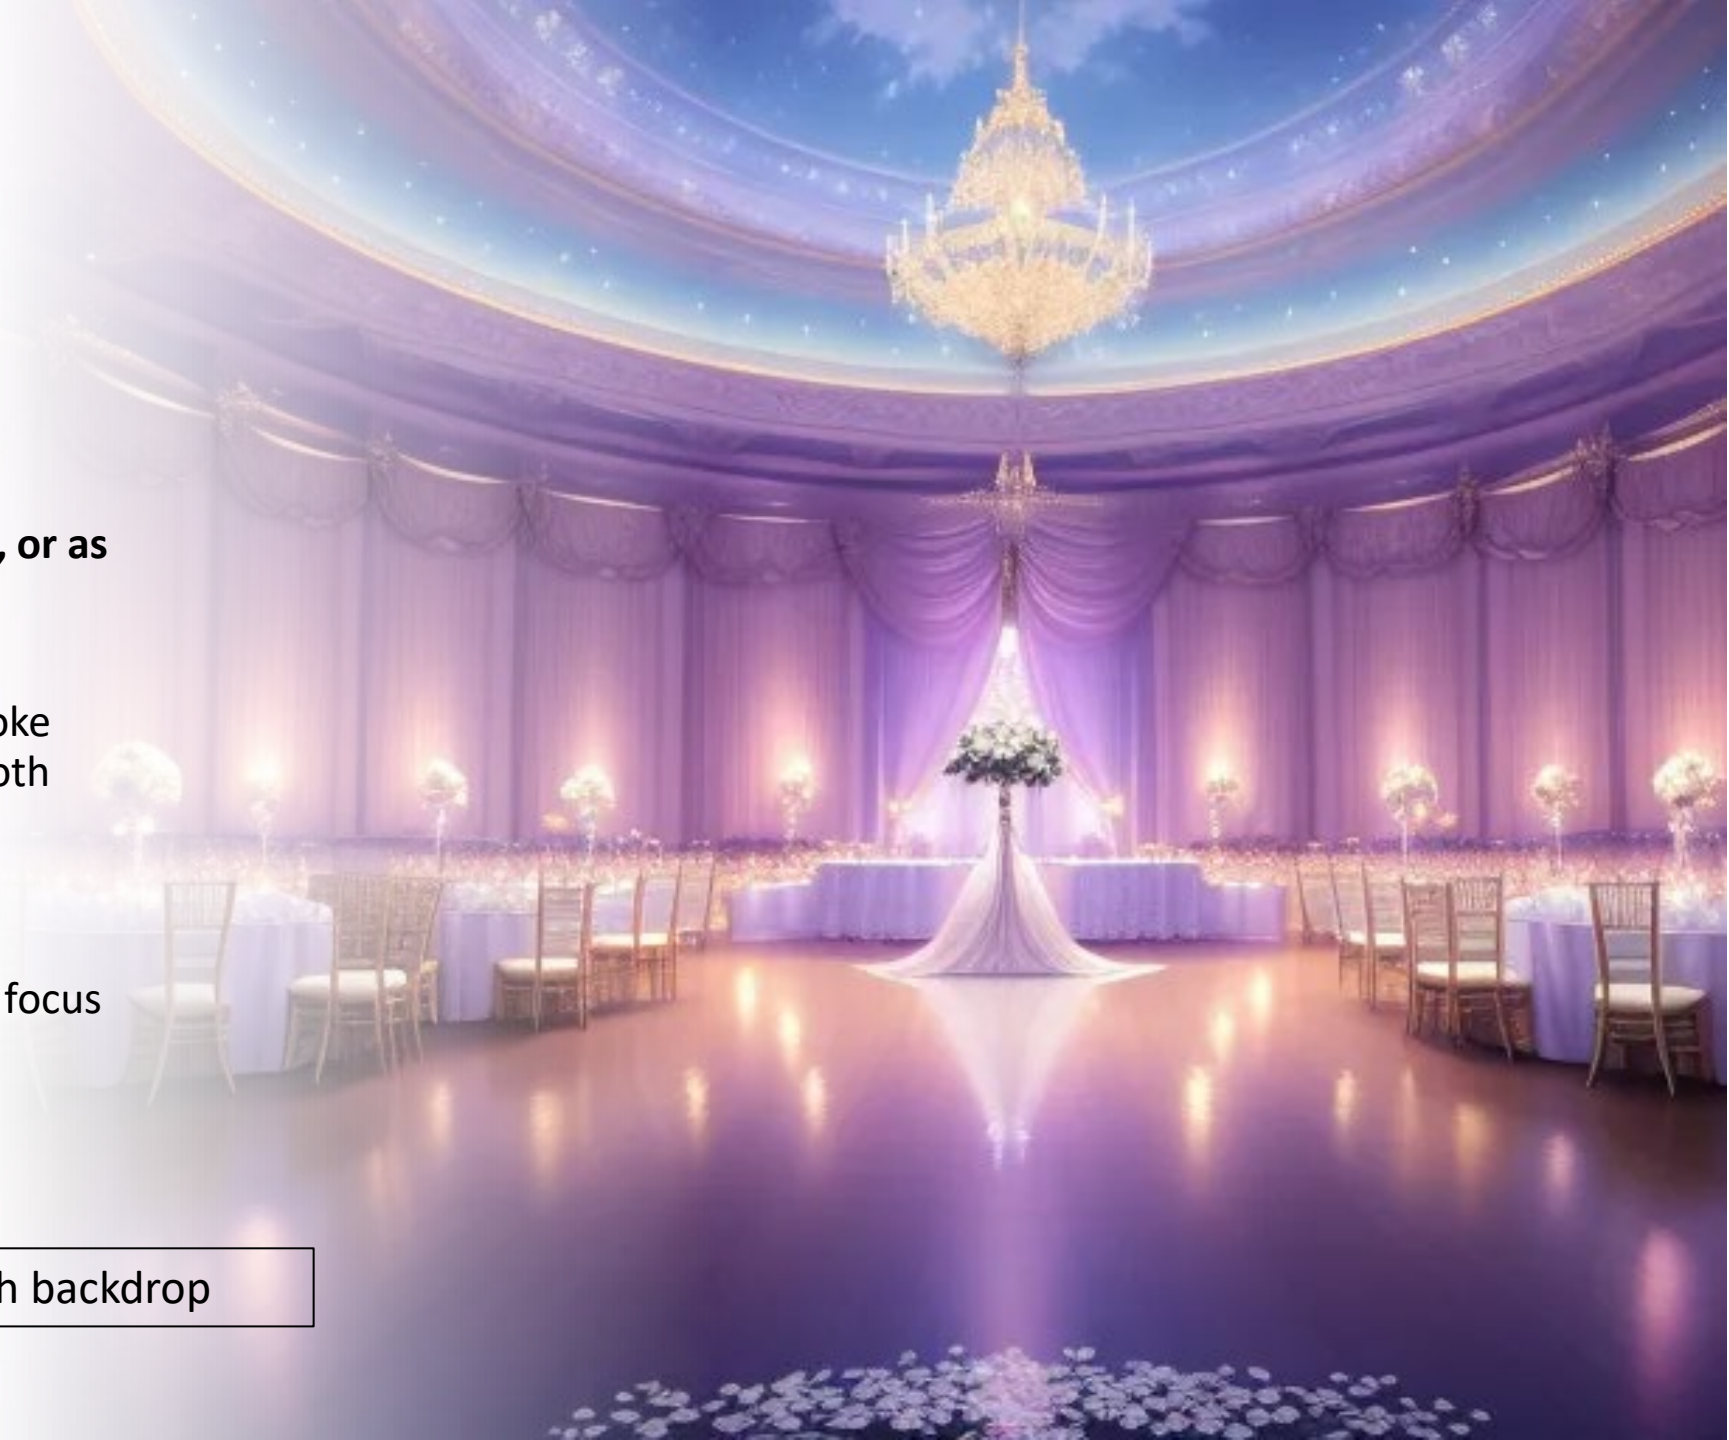

Bespoke Stage for your band

- **Bespoke Multi-Level Staging:**
- Immerse your wedding in elegance with our custom-designed stages for the band and top table.
- Designed not only to suit the band you have engaged, but also to reflect your personalities and expectations for the greatest party on earth.
- Dressed in pristine white carpet and gloss-finish acrylic facias, our stages exude sophistication. Enough said!

From £750 plus vat

The Backdrop

- **Pinch Pleated White Backdrops, or as ornate as you like!**
- Elevate the aesthetic with bespoke pleated white backdrops behind both stages.
- Adding a touch of grace, these backdrops create a stunning visual focus for your celebration.

From £450 plus vat for each backdrop

Make the dancefloor your own

- **White Dancefloor:**
- Especially during your first dance – let the dancefloor transport you to a magical location of your dreams
- Choose between a traditional white, or starlight or seamless white dancefloor, to seamlessly connect the space between your two stages.
- Our dancefloors are crafted to perfection, providing a canvas for your magical moments.