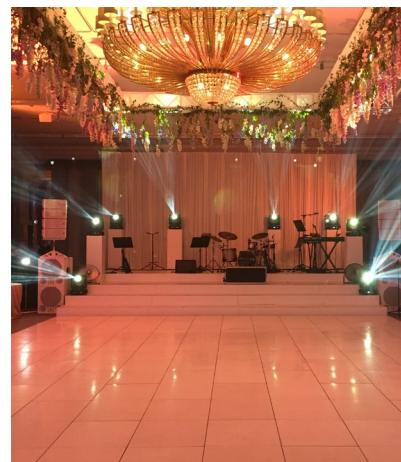

Some of our room production